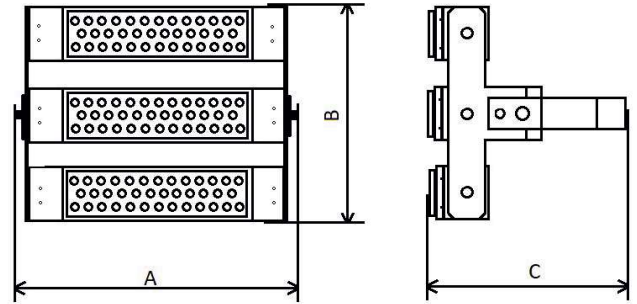

BLESK F-V LED

Vertical version of console available

EAN code	Light source				Lighting fixture				Description/Dimensions				Note
	Nr. (pcs)	Power (W)	LED Type	Light.ef. (lm/W)	Power (W)	Driver	Dimmer	Optic mat.	Cover opt.	Body mat.	Color RAL	Weight (kg)	
Code	CRI	CCT (K)	Lifetime (h)	Lum. fl. (lm)	Ta (°C)	Optic. eff.	Lum. fl. (lm)	A	B	C	X1	X2	
8585012461169	1	50	SMD	150	50	áno	nie	PC		steel	9005	-	
A1507BLESK.F-V4K/60	>80	4000	50000	7500	25	93	7125	340	100	280	-		
8585012485011	2	50	SMD	150	100	áno	nie	PC		steel	9005	-	
A2507BLESK.F-V4K/60	>80	4000	50000	15000	25	93	14250	340	200	280	-		
8585012430103	3	50	SMD	150	150	áno	nie	PC		steel	9005	5.6	
A3507BLESK.F-V4K/60	>80	4000	50000	22500	25	93	21375	340	300	280	-		
8585012461305	4	50	SMD	150	200	áno	nie	PC		steel	9005	-	
A4507BLESK.F-V4K/60	>80	4000	50000	30000	25	93	28500	340	400	280	-		

APPLICATION

Energy efficient LED lighting fixture suitable for:

- industrial halls
- production facilities
- warehouses
- public and sport areas
- car parks

TECHNICAL DESCRIPTION

- Type: Floodlight with independent inclinable modules
- Suitable environment: Dusty and wet
- Type of light source: SMD LED module
- Material of body: Steel sheet
- Surface finishing: Powder coated RAL 9005
- Material of optical part: PC optics
- Light beam angle: 25°, 60°, 90° (40° on request)
- Installation: Ceiling, wall
- Accessories: -